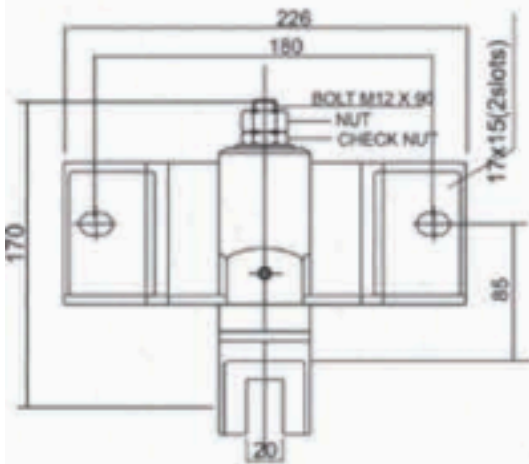

ITALIANPRO

ELEVATOR GEARED-GEARLESS
MACHINES & COMPONENTS

GUIDE SHOE PRO00008 Series

ITALIANPRO

ELEVATOR GEARED-GEARLESS
MACHINES & COMPONENTS

For Capacity - Upto 8 Passenger
For Speed - Upto 0.85 m/s
For Rail Size - 9mm, 10mm.

Rail Size	Load daN
For 5 to 10 mm	1000