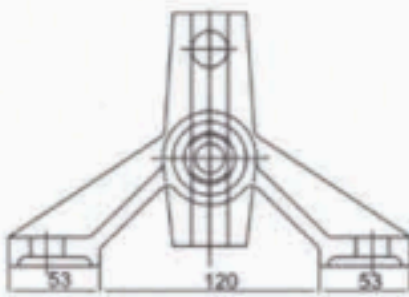

ITALIANPRO

ELEVATOR GEARED-GEARLESS
MACHINES & COMPONENTS

GUIDE SHOE PRO00008 Series

ITALIANPRO

ELEVATOR GEARED-GEARLESS
MACHINES & COMPONENTS

For Capacity - Upto 8 Passenger
For Speed - Upto 0.85 m/s
For Rail Size - 9mm, 10mm.

Rail Size	Load daN
For 5 to 10 mm	1000