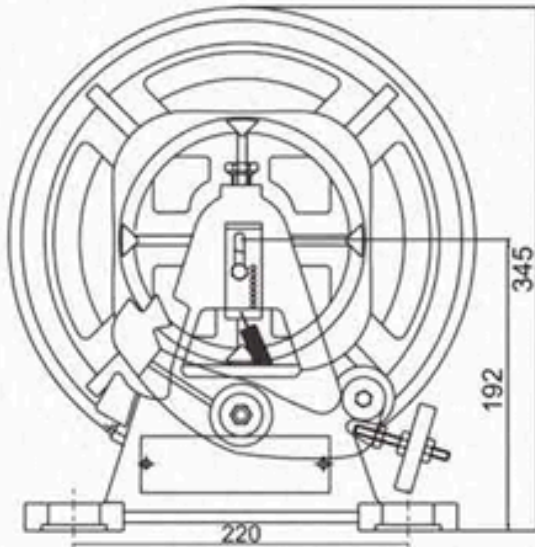

## ELEVATOR GEARED-GEARLESS MACHINES & COMPONENTS

- Sheave Dia - 300mm
- Rope Dia - 6-8mm
- Action - Bi = directional