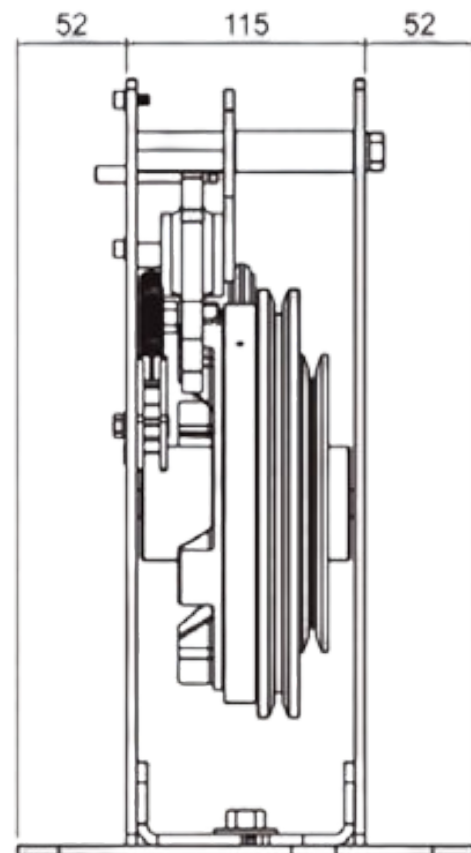

Over Speed Governor (O200) A3 Compliant PRO00343 Series