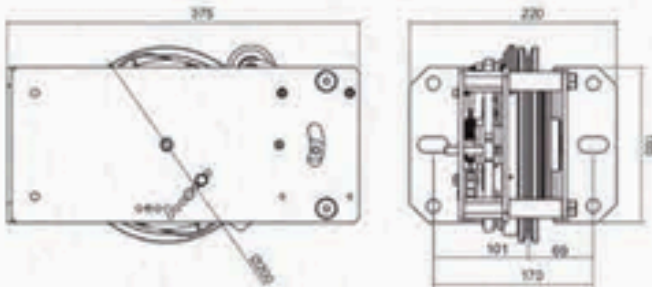

## ELEVATOR GEARED-GEARLESS MACHINES & COMPONENTS

- Sheave Dia. - 200mm
- Rope Dia. - 6-8mm
- Action - Bi-directional
- A3 Norm Compliant to avoid unintended car movement