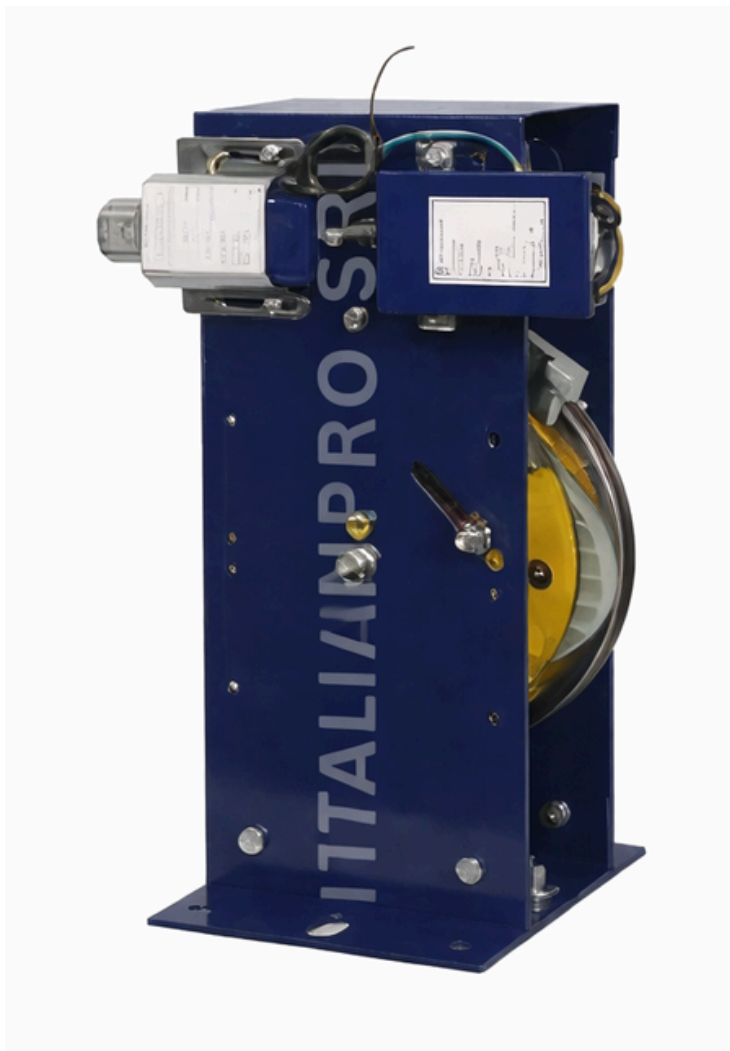

# ITALIANPRO

ELEVATOR GEARED-GEARLESS  
MACHINES & COMPONENTS

## Over Speed Governor (O200) A3 Compliant PRO00343 Series

## ELEVATOR GEARED-GEARLESS MACHINES & COMPONENTS

- Sheave Dia. - 200mm
- Rope Dia. - 6-8mm
- Action - Bi-directional
- A3 Norm Compliant to avoid unintended car movement