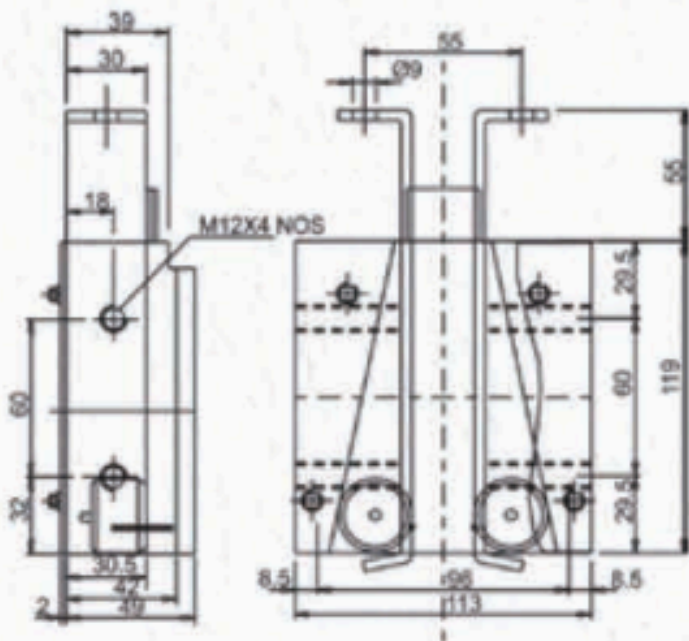

ITALIANPRO

ELEVATOR GEARED-GEARLESS
MACHINES & COMPONENTS

DOUBLE ROLLER INSTANTANEOUS SAFETY GEAR PRO00054 Series

ITALIANPRO

ELEVATOR GEARED-GEARLESS MACHINES & COMPONENTS

Action - Instantaneous
For Capacity - Upto 1 Tonne

For Speed - Upto 1.0 m/s
For Rail Size - 9mm, 10mm, 16mm

CODE	TYPE	RAILS	MAX NORMAL SPEED
PRO00054	pro50	6 to 16 mm	0.60 m/s
TRIPPING SPEED	HOLES	MASS KG	MATERIAL
1 m/s	SIDE M12	4.0	C 40
Max load on two devices at different release speed		0.06 m/s	3128 kgs
		0.80 m/s	2853 kgs