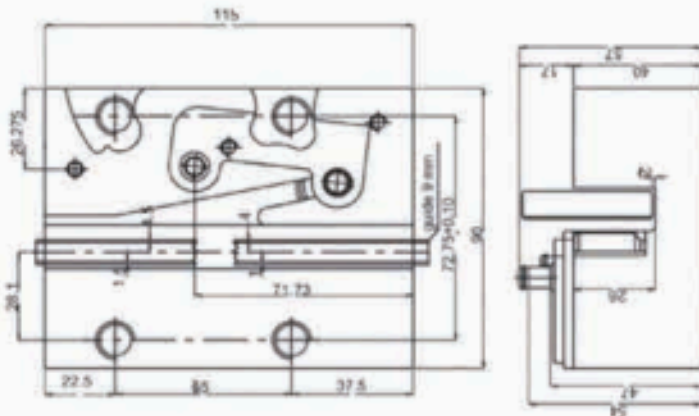

ITALIANPRO

ELEVATOR GEARED-GEARLESS
MACHINES & COMPONENTS

SINGLE ROLLER INSTANTANEOUS SAFETY GEAR PRO00338 Series

ITALIANPRO SRL

ITALIANPRO

ELEVATOR GEARED-GEARLESS MACHINES & COMPONENTS

Action - Instantaneous
For Capacity - Upto 8 Passenger

For Speed - Upto 1.0 m/s
For Rail Size - 9mm, 10mm, 16mm

CODE	RAILS	MAX NORMAL SPEED	MAX GOVERNER INTERVENTION SPEED
PRO00338	8 & 9/16 mm	0.6m/s - 1m/s	1.0m/s - 1.10m/s
CODE	MATERIAL	GUIDE RAIL PROCESSING	
REAR M10	C 5	OILED / DRY	